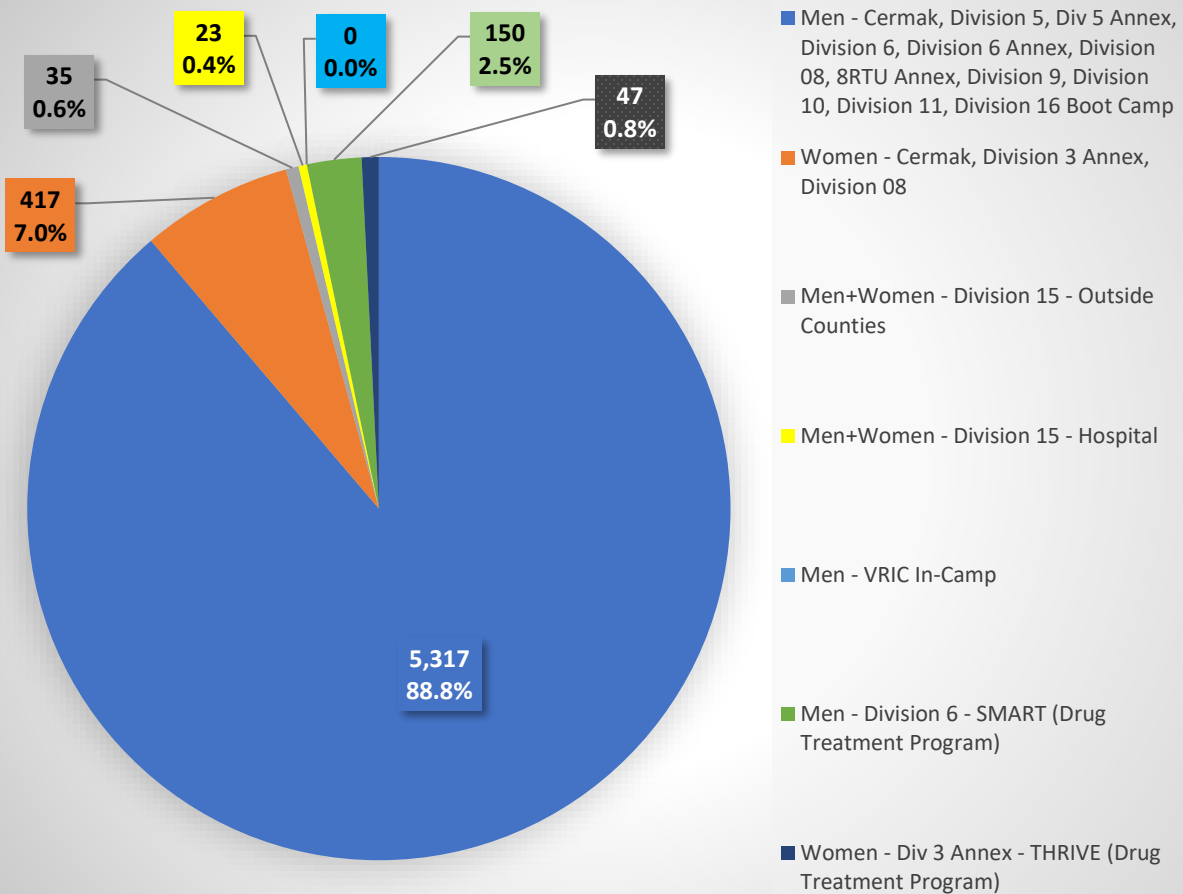

Sheriff's Daily Report

6/8/2026

Under the Custody of the Sheriff	
Total Male and Female	6,215
Jail Population	5,989
Community Corrections	226

Jail Population - Behind the Walls

Sheriff's Daily Report

6/8/2026

CCSO Population Demographics