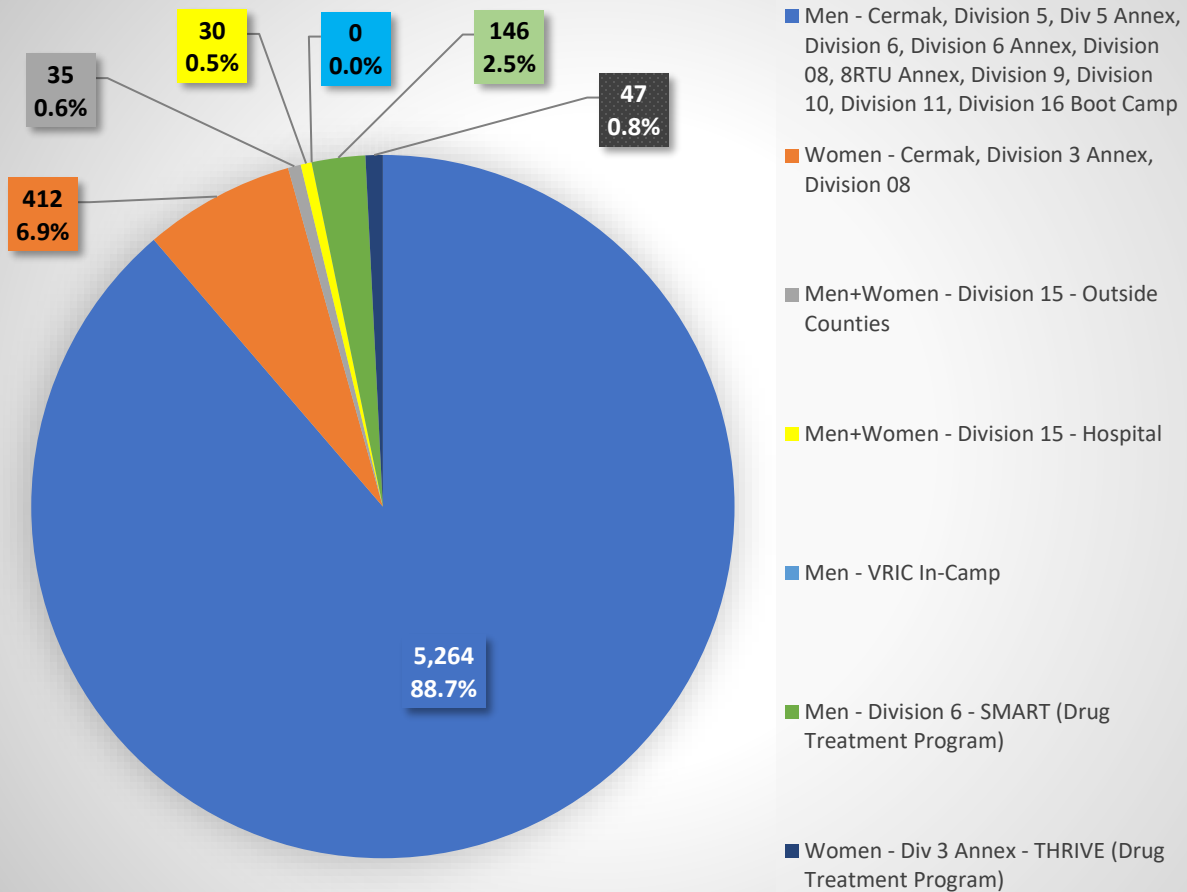

Sheriff's Daily Report

6/9/2026

Under the Custody of the Sheriff	
Total Male and Female	6,156
Jail Population	5,934
Community Corrections	222

Jail Population - Behind the Walls

Sheriff's Daily Report

6/9/2026

CCSO Population Demographics