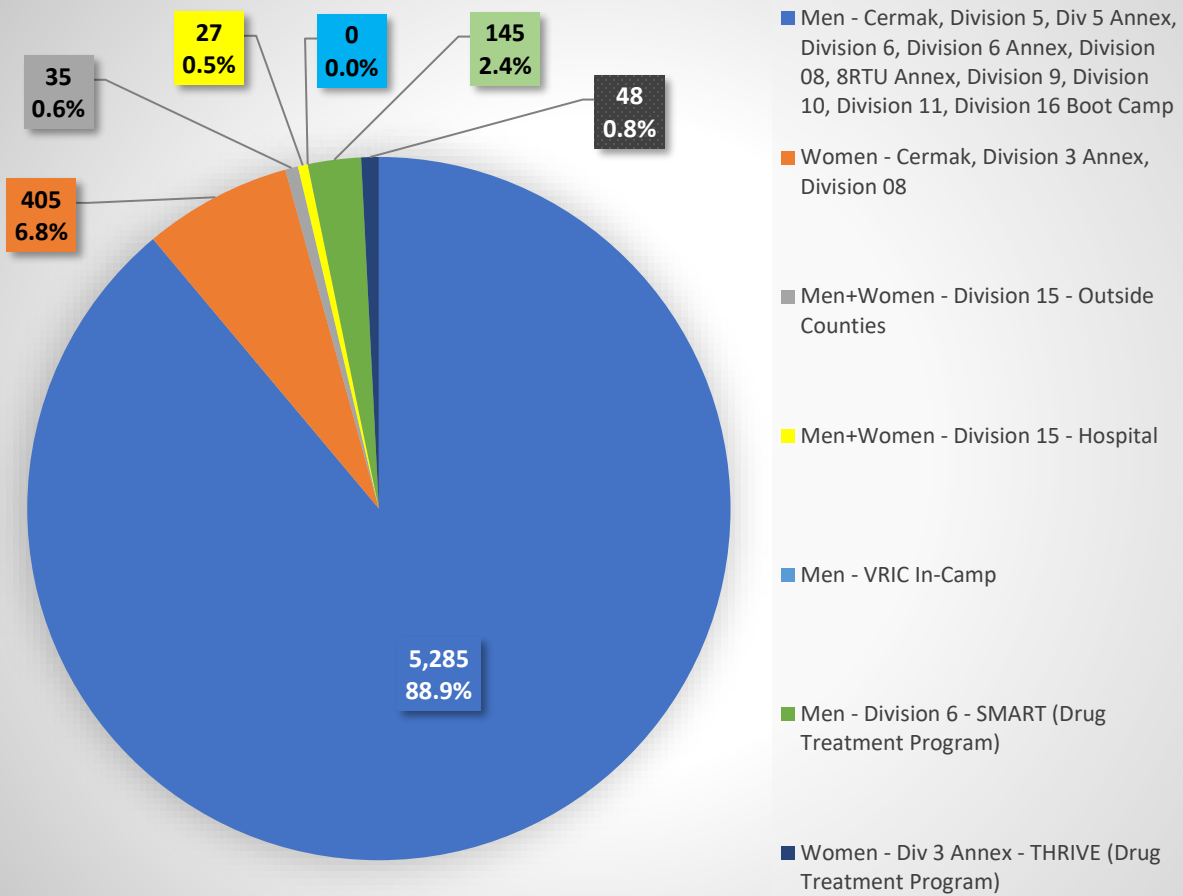

Sheriff's Daily Report

6/10/2026

Under the Custody of the Sheriff	
Total Male and Female	6,163
Jail Population	5,945
Community Corrections	218

Jail Population - Behind the Walls

Sheriff's Daily Report

6/10/2026

CCSO Population Demographics