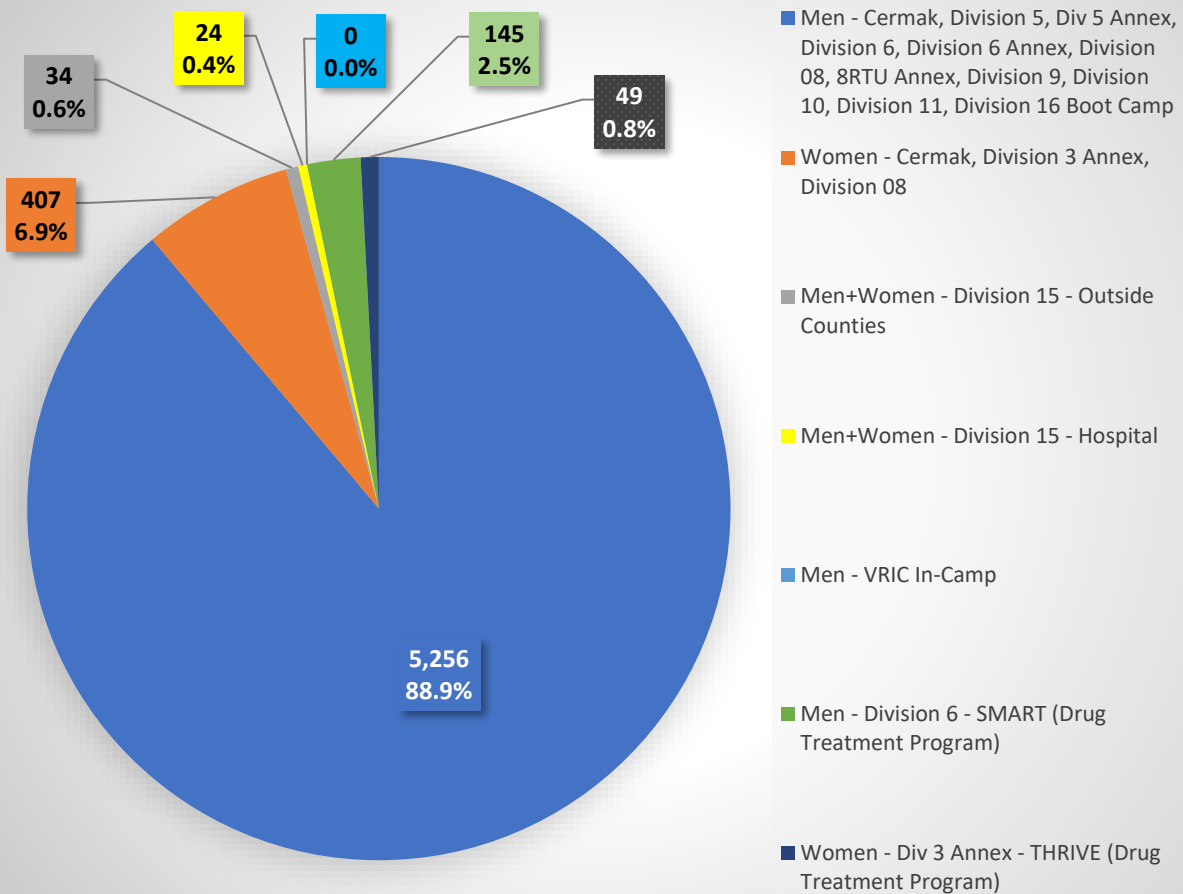

Sheriff's Daily Report

6/11/2026

Under the Custody of the Sheriff	
Total Male and Female	6,132
Jail Population	5,915
Community Corrections	217

Jail Population - Behind the Walls

Sheriff's Daily Report

6/11/2026

CCSO Population Demographics