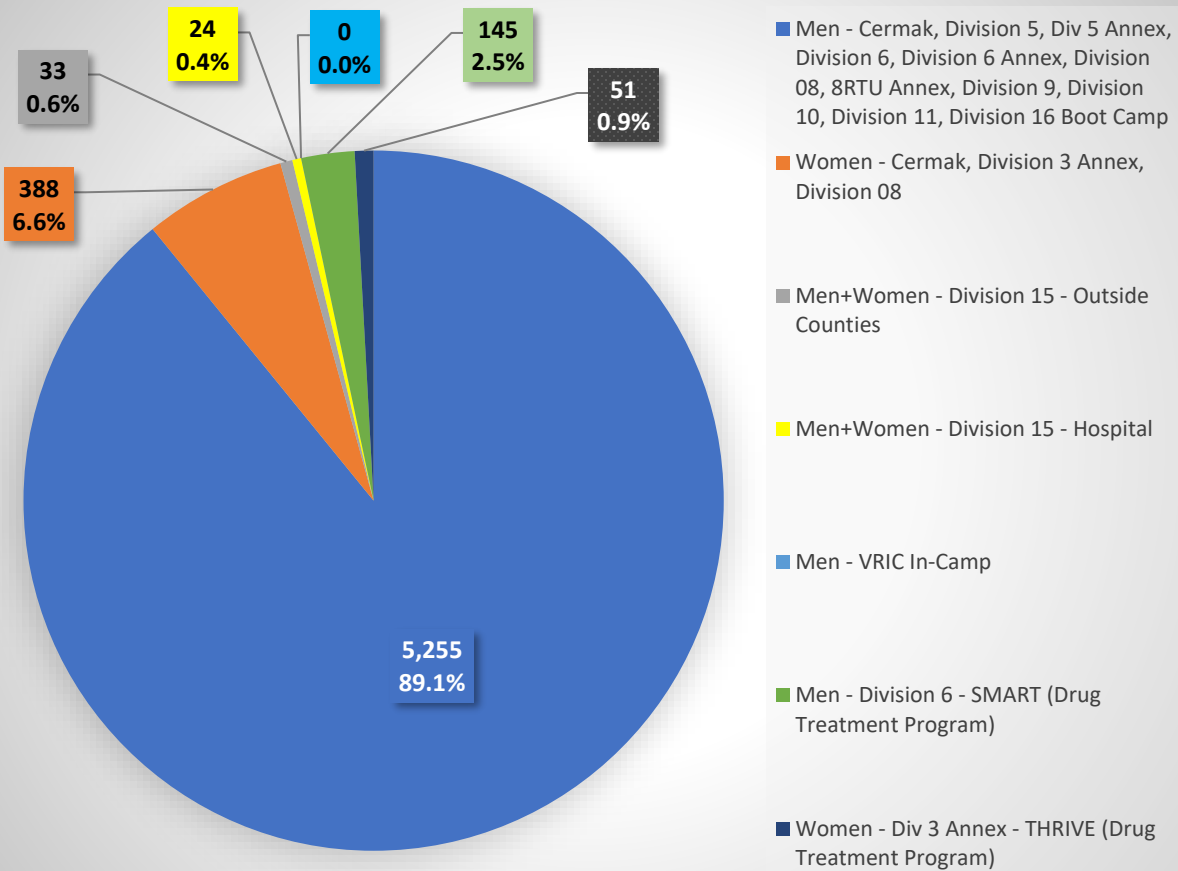

# Sheriff's Daily Report

## 6/12/2026

Under the Custody of the Sheriff	
Total Male and Female	<b>6,110</b>
Jail Population	5,896
Community Corrections	214

### Jail Population - Behind the Walls