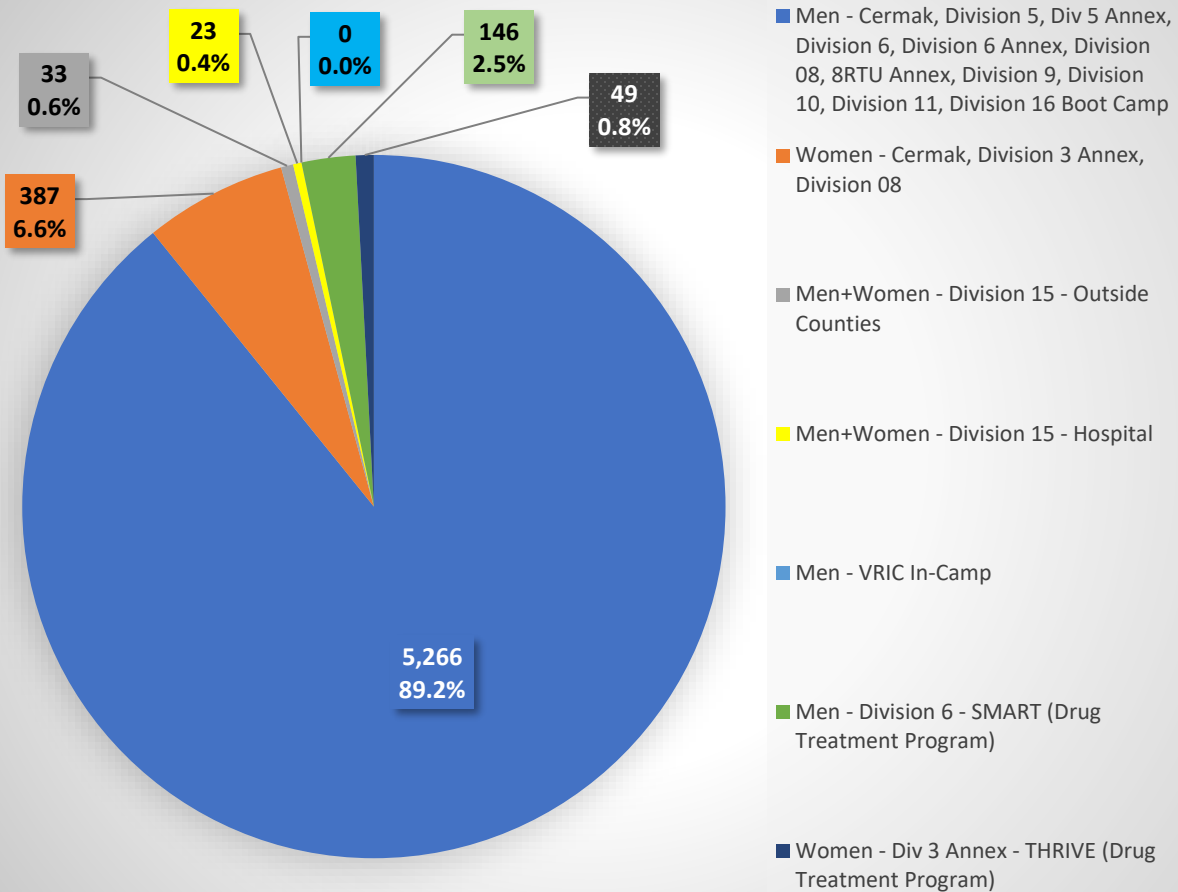

# Sheriff's Daily Report

## 6/13/2026

Under the Custody of the Sheriff	
Total Male and Female	6,120
Jail Population	5,904
Community Corrections	216

### Jail Population - Behind the Walls