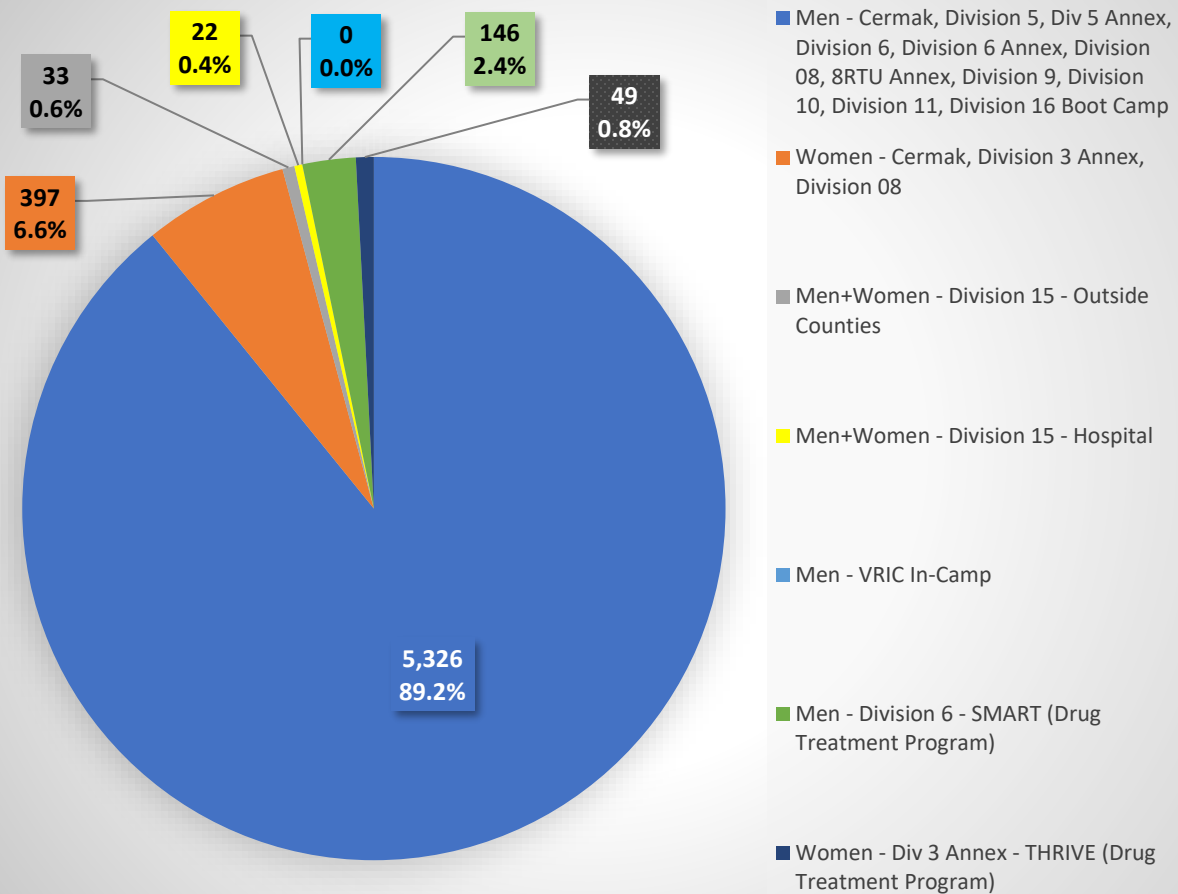

# Sheriff's Daily Report

## 6/14/2026

Under the Custody of the Sheriff	
Total Male and Female	6,189
Jail Population	5,973
Community Corrections	216

### Jail Population - Behind the Walls