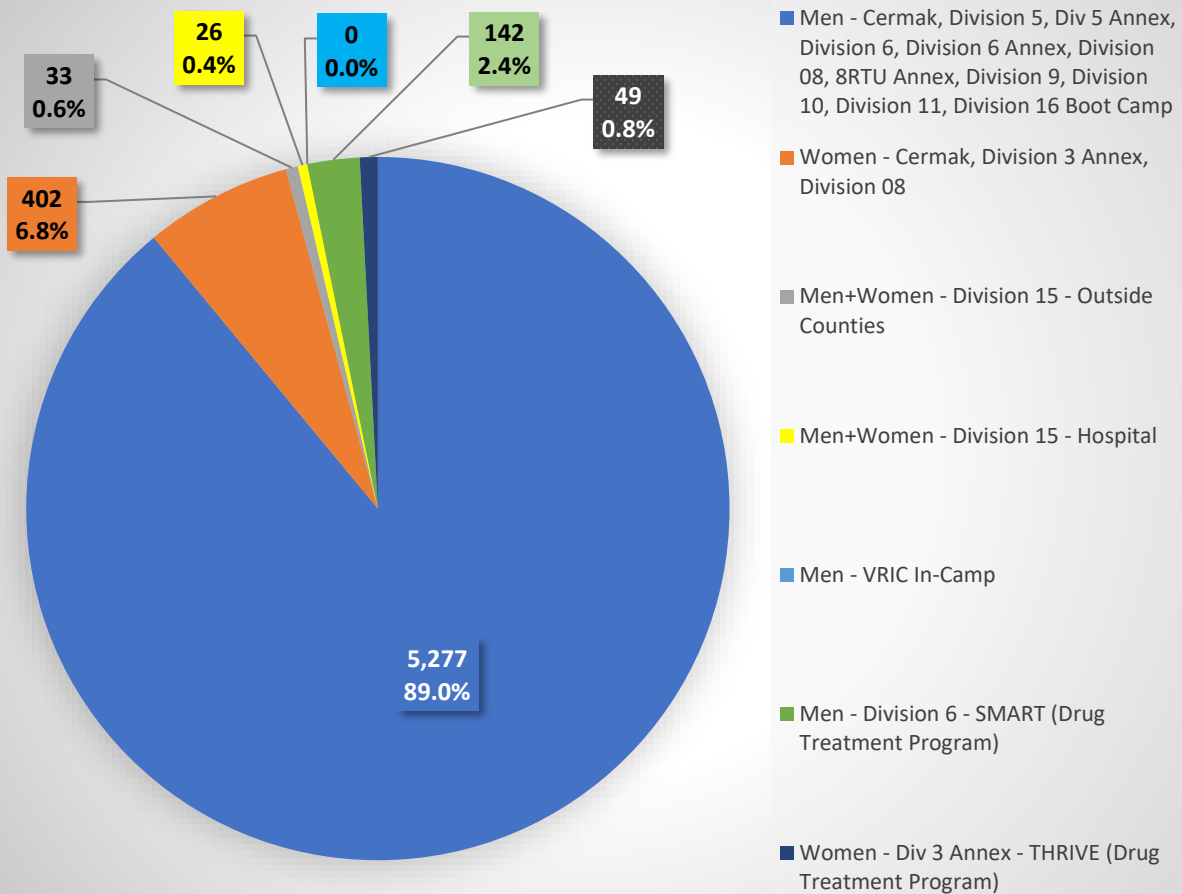

# Sheriff's Daily Report

## 6/16/2026

Under the Custody of the Sheriff	
Total Male and Female	<b>6,146</b>
Jail Population	5,929
Community Corrections	217

### Jail Population - Behind the Walls