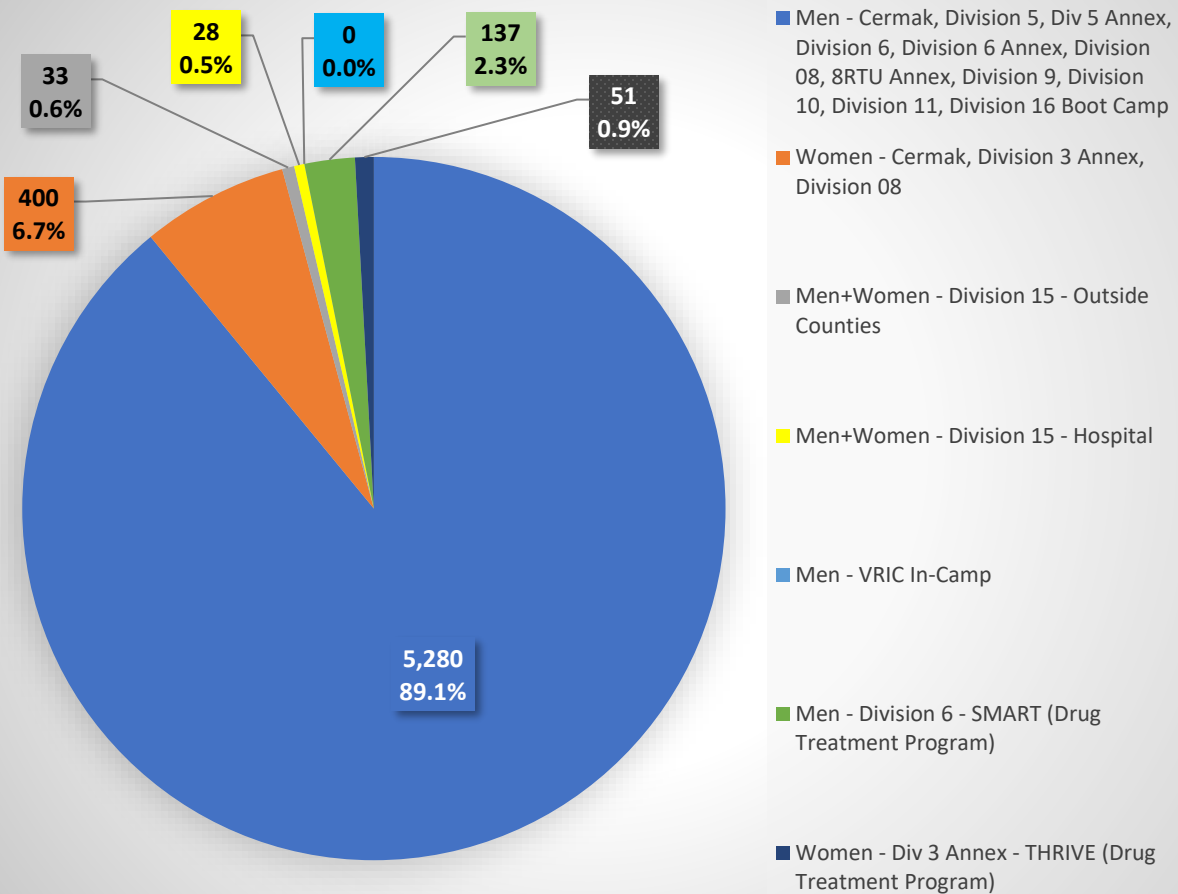

# Sheriff's Daily Report

## 6/17/2026

Under the Custody of the Sheriff	
Total Male and Female	<b>6,141</b>
Jail Population	5,929
Community Corrections	212

### Jail Population - Behind the Walls