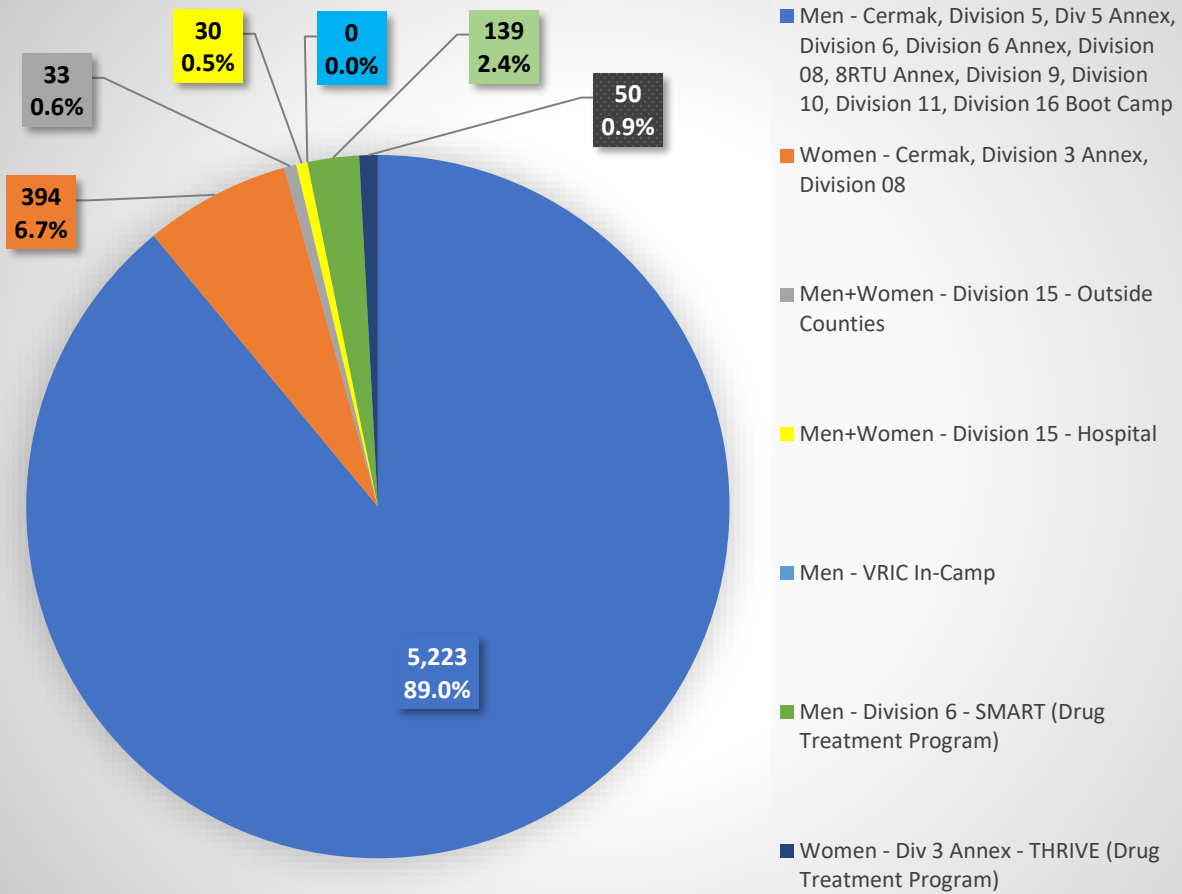

Sheriff's Daily Report

6/18/2026

Under the Custody of the Sheriff	
Total Male and Female	6,079
Jail Population	5,869
Community Corrections	210

Jail Population - Behind the Walls

Sheriff's Daily Report

6/18/2026

CCSO Population Demographics