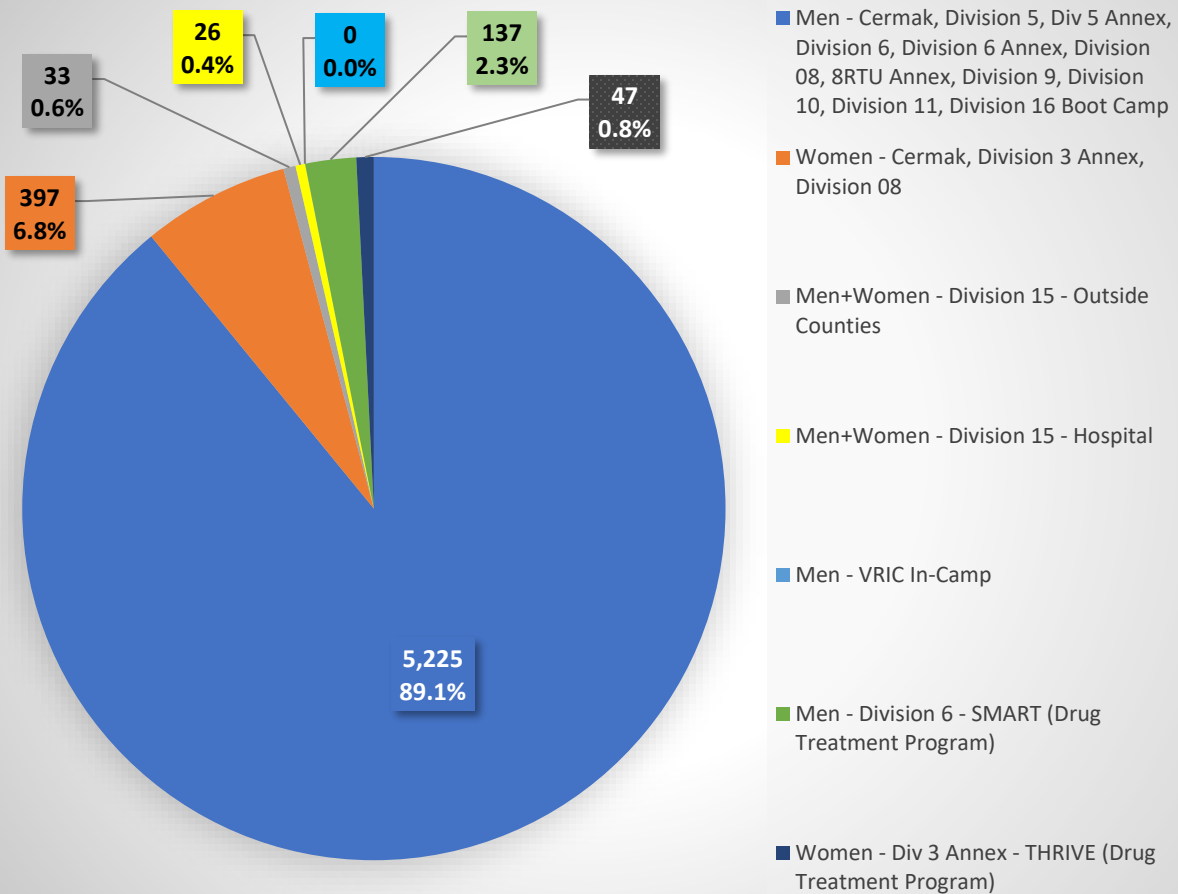

Sheriff's Daily Report

6/19/2026

Under the Custody of the Sheriff	
Total Male and Female	6,075
Jail Population	5,865
Community Corrections	210

Jail Population - Behind the Walls

Sheriff's Daily Report

6/19/2026

CCSO Population Demographics