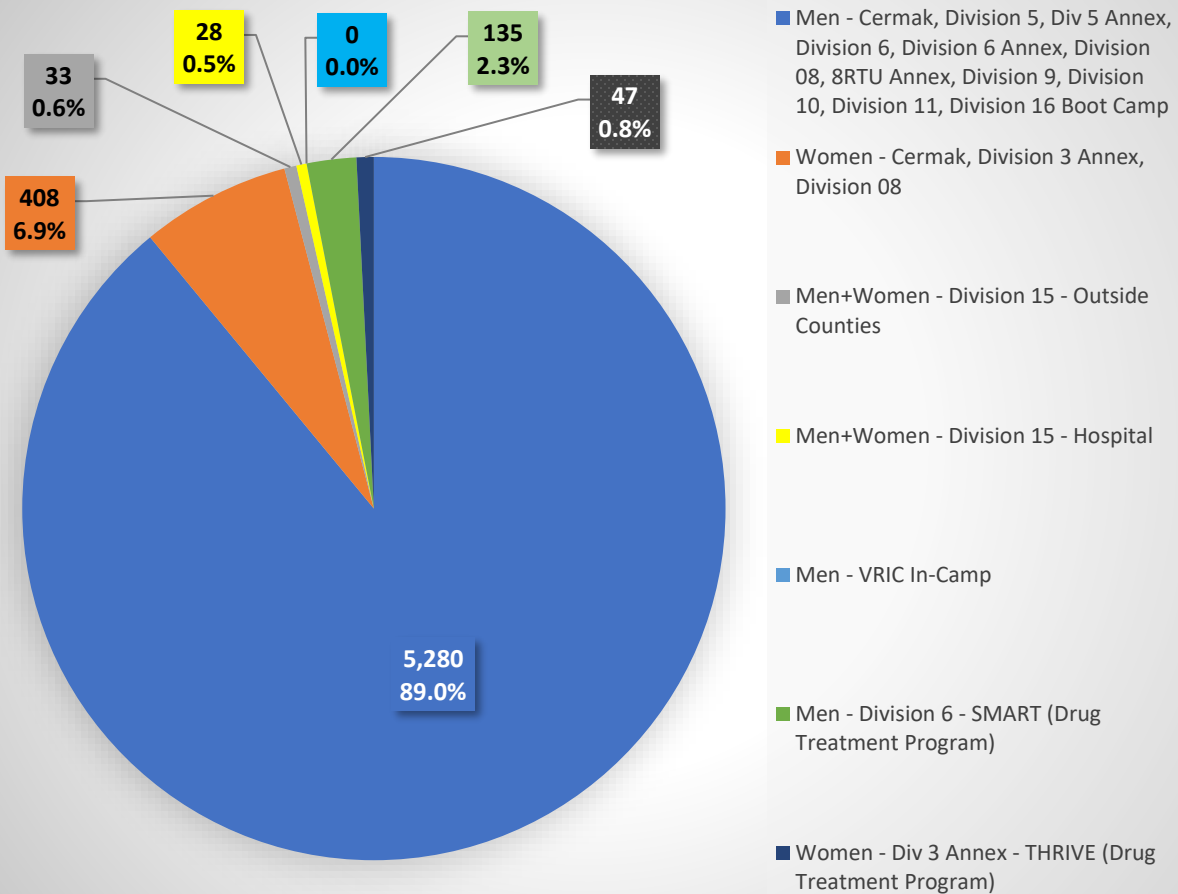

Sheriff's Daily Report

6/20/2026

Under the Custody of the Sheriff	
Total Male and Female	6,141
Jail Population	5,931
Community Corrections	210

Jail Population - Behind the Walls

Sheriff's Daily Report

6/20/2026

CCSO Population Demographics