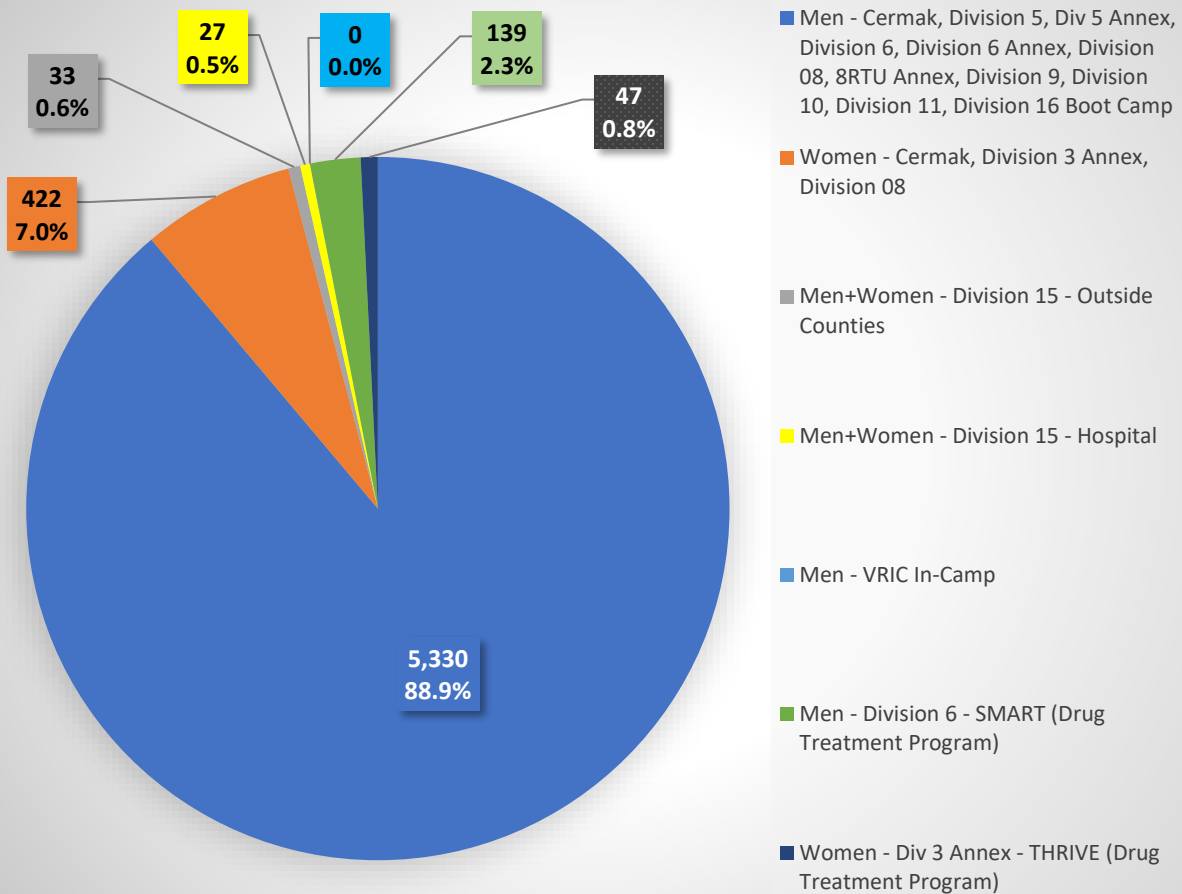

Sheriff's Daily Report

6/21/2026

Under the Custody of the Sheriff	
Total Male and Female	6,208
Jail Population	5,998
Community Corrections	210

Jail Population - Behind the Walls

Sheriff's Daily Report

6/21/2026

CCSO Population Demographics