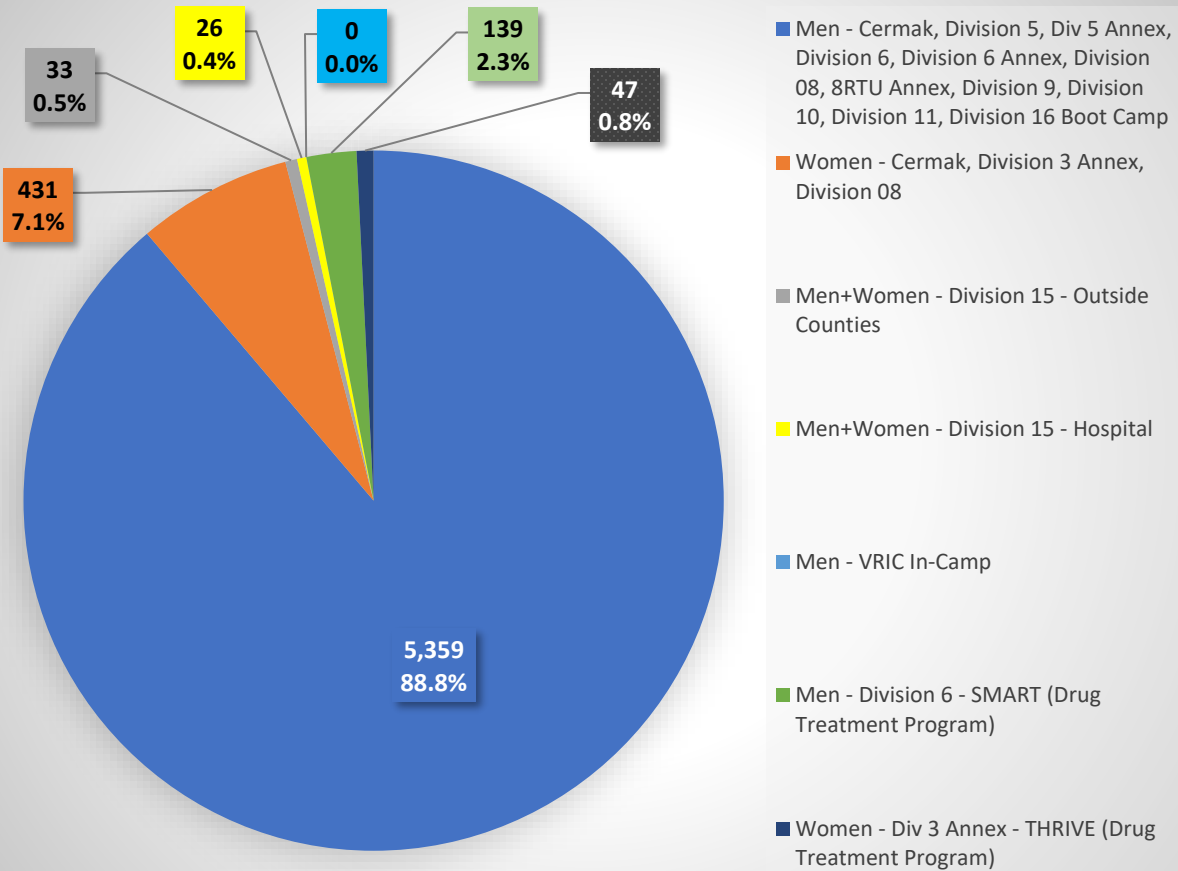

Sheriff's Daily Report

6/22/2026

| Under the Custody of the Sheriff | |
|----------------------------------|-------|
| Total Male and Female | 6,244 |
| Jail Population | 6,035 |
| Community Corrections | 209 |

Jail Population - Behind the Walls

Sheriff's Daily Report

6/22/2026

CCSO Population Demographics