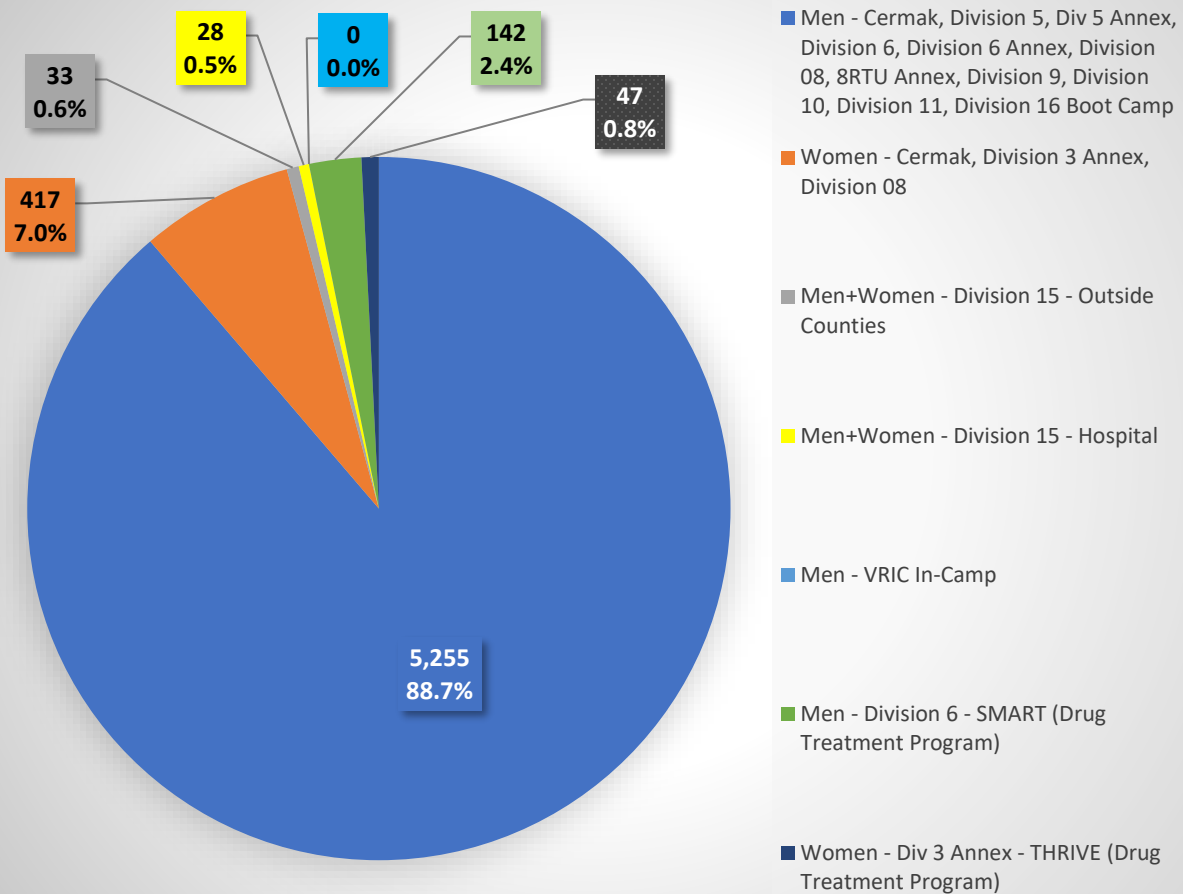

Sheriff's Daily Report

6/23/2026

| Under the Custody of the Sheriff | |
|----------------------------------|-------|
| Total Male and Female | 6,125 |
| Jail Population | 5,922 |
| Community Corrections | 203 |

Jail Population - Behind the Walls

Sheriff's Daily Report

6/23/2026

CCSO Population Demographics