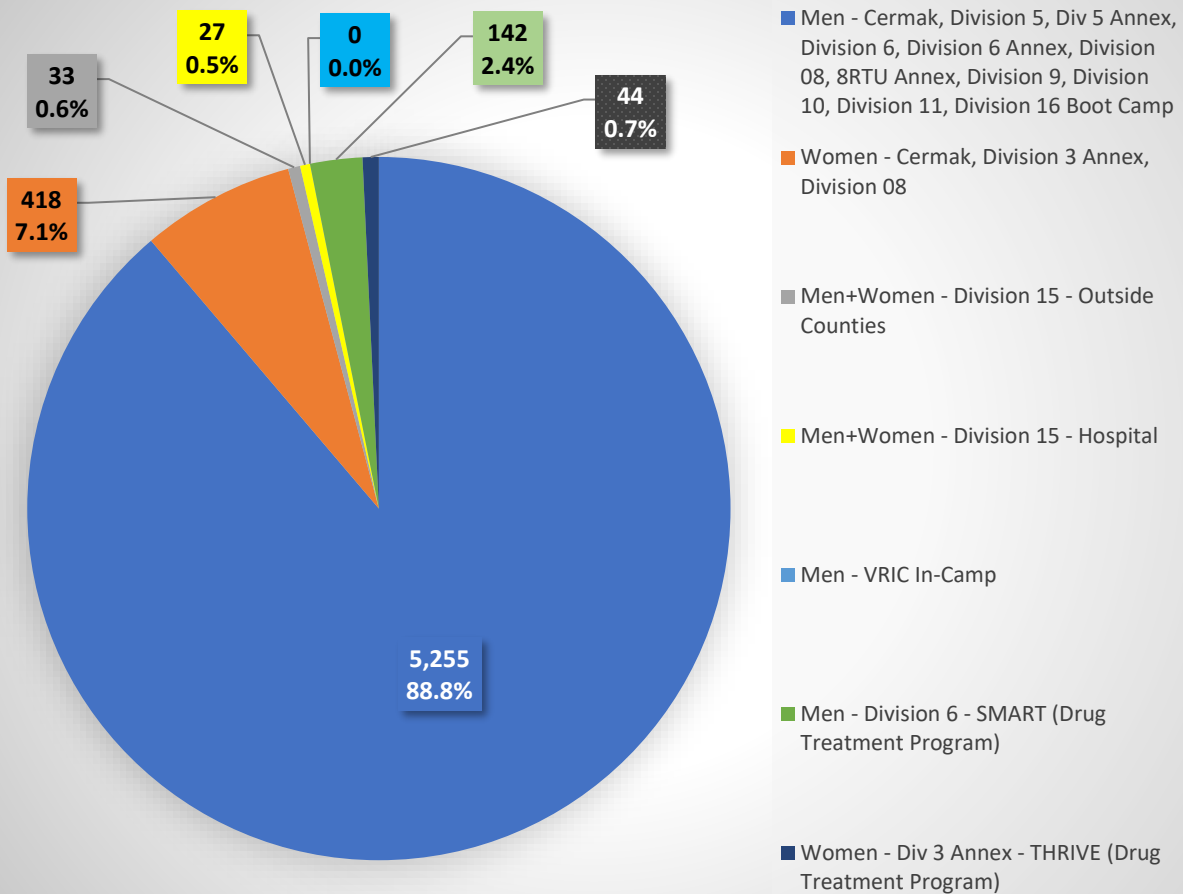

Sheriff's Daily Report

6/24/2026

Under the Custody of the Sheriff	
Total Male and Female	6,122
Jail Population	5,919
Community Corrections	203

Jail Population - Behind the Walls

Sheriff's Daily Report

6/24/2026

CCSO Population Demographics