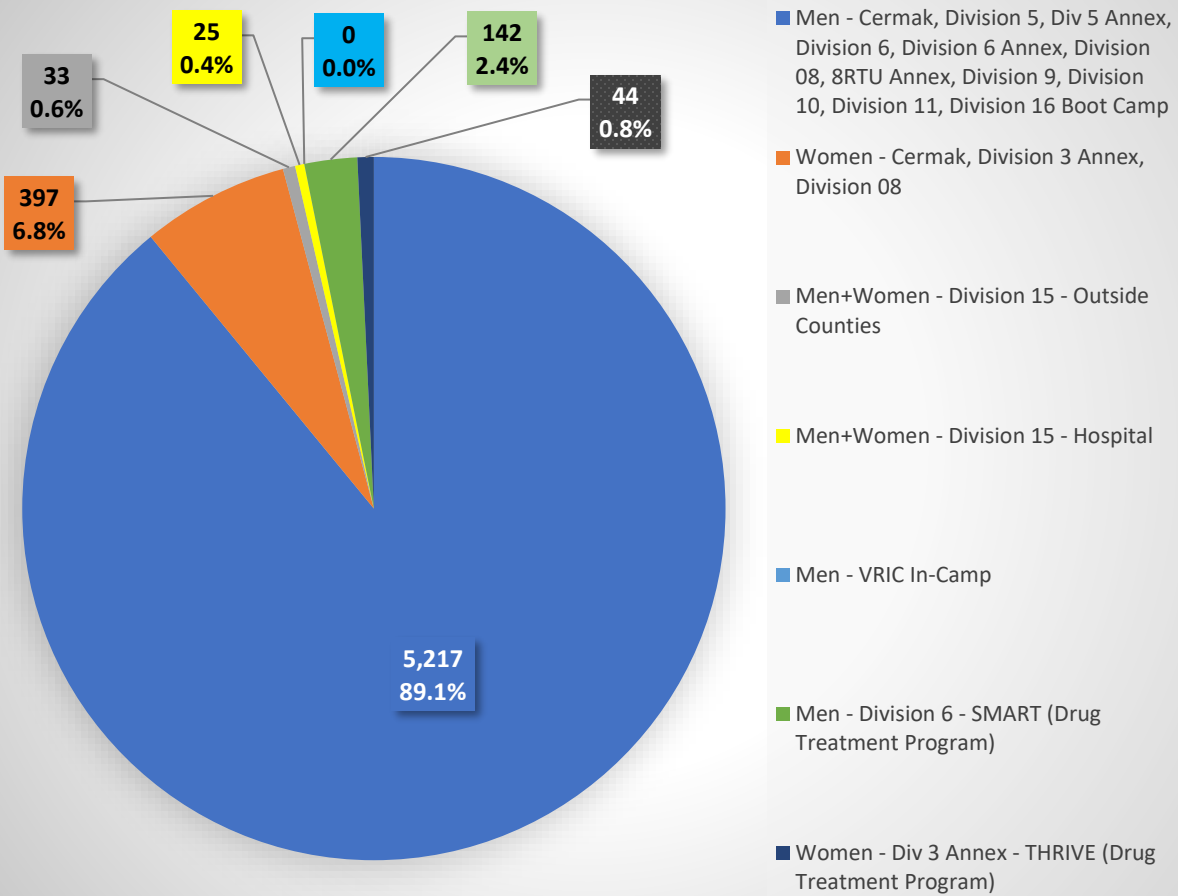

Sheriff's Daily Report

6/25/2026

Under the Custody of the Sheriff	
Total Male and Female	6,060
Jail Population	5,858
Community Corrections	202

Jail Population - Behind the Walls

Sheriff's Daily Report

6/25/2026

CCSO Population Demographics