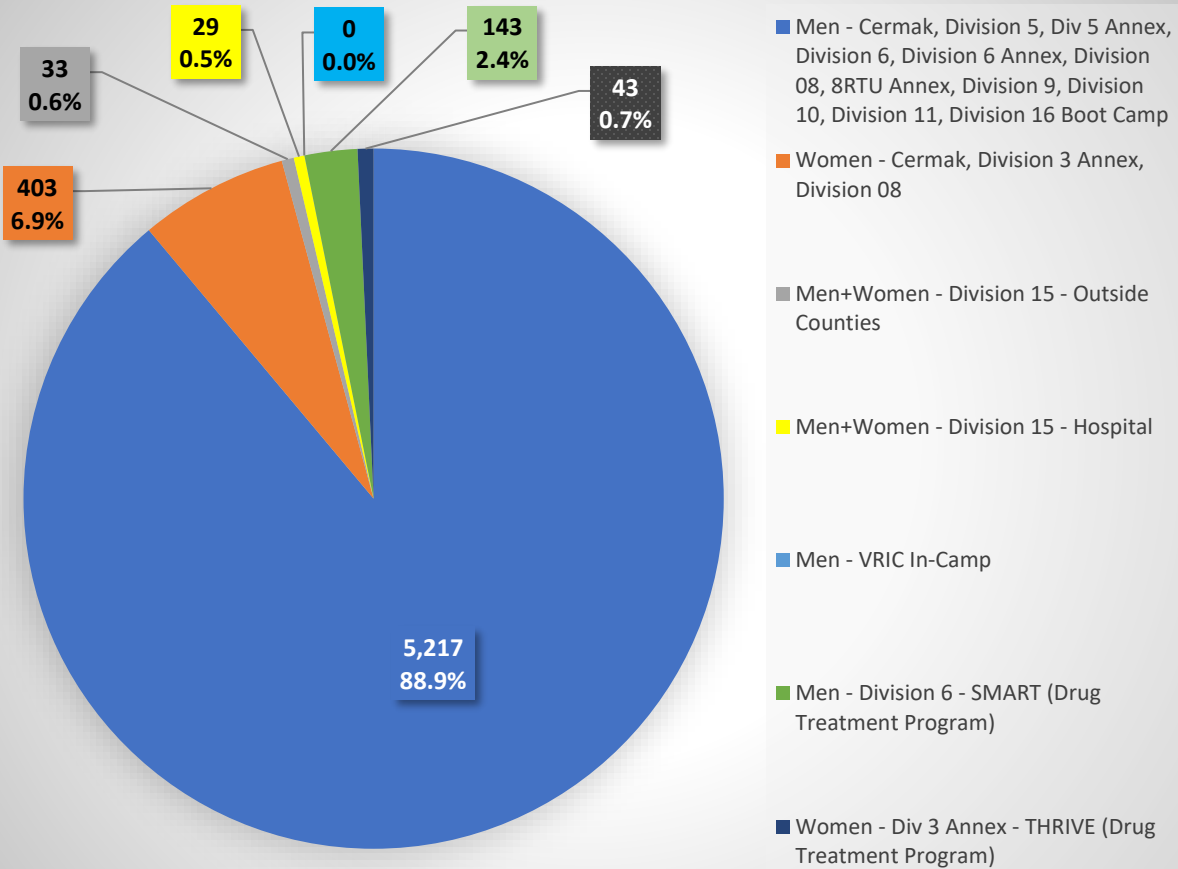

Sheriff's Daily Report

6/26/2026

Under the Custody of the Sheriff	
Total Male and Female	6,070
Jail Population	5,868
Community Corrections	202

Jail Population - Behind the Walls

Sheriff's Daily Report

6/26/2026

CCSO Population Demographics