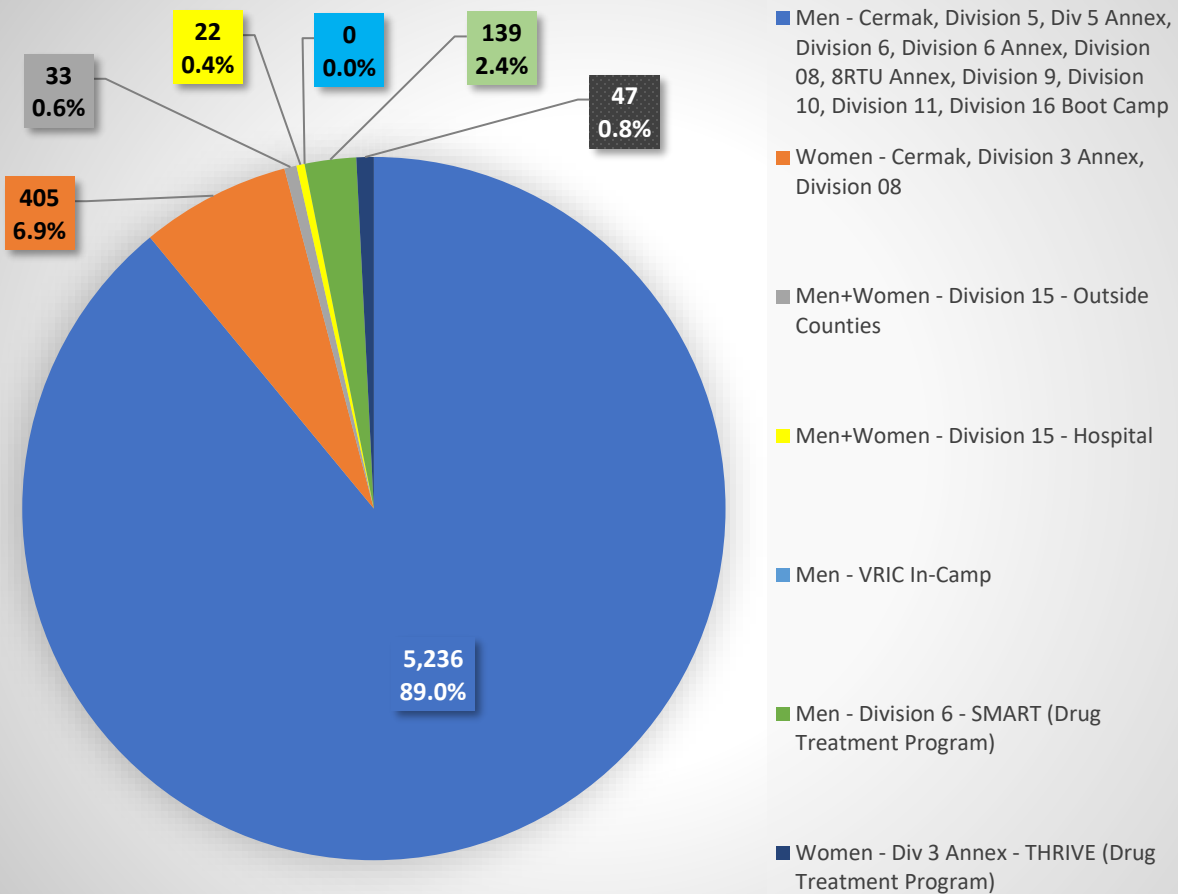

Sheriff's Daily Report

7/1/2026

Under the Custody of the Sheriff	
Total Male and Female	6,081
Jail Population	5,882
Community Corrections	199

Jail Population - Behind the Walls

Sheriff's Daily Report

7/1/2026

CCSO Population Demographics