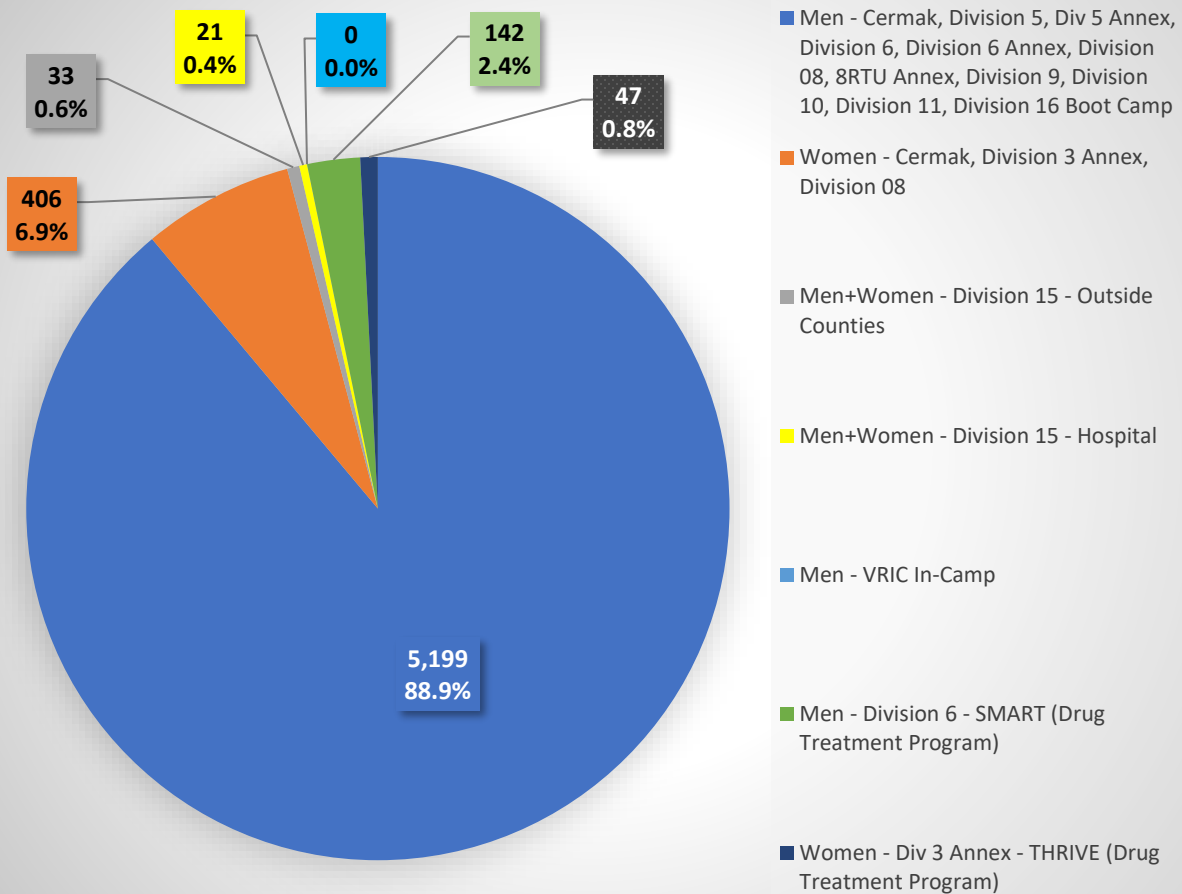

Sheriff's Daily Report

7/2/2026

Under the Custody of the Sheriff	
Total Male and Female	6,045
Jail Population	5,848
Community Corrections	197

Jail Population - Behind the Walls

Sheriff's Daily Report

7/2/2026

CCSO Population Demographics